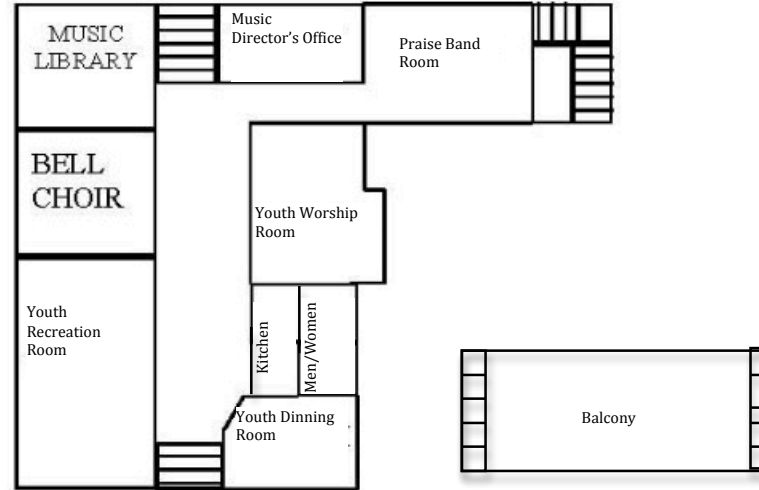

# 1<sup>st</sup> UNITED METHODIST FACILITIES MAP

BELL HALL 2ND FLOOR

EPWORTH HALL 2ND FLOOR

SANCTUARY 2<sup>ND</sup> FLOOR

BELL HALL FIRST FLOOR

EPWORTH HALL  
FIRST FLOOR

FELLOWSHIP HALL