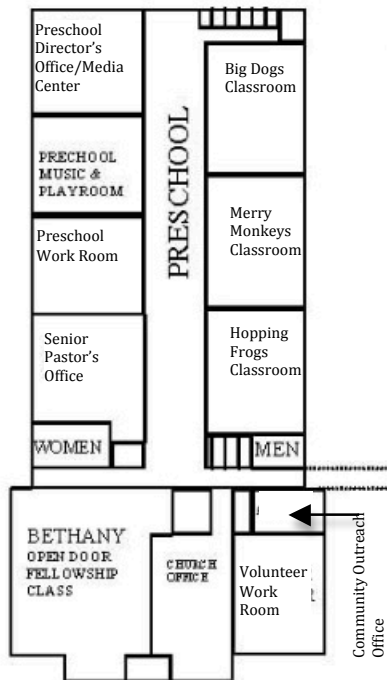

# 1<sup>st</sup> UNITED METHODIST FACILITIES MAP

BELL HALL 2ND FLOOR

EPWORTH HALL 2ND FLOOR

SANCTUARY 2<sup>ND</sup> FLOOR

BELL HALL FIRST FLOOR

EPWORTH HALL  
FIRST FLOOR

FELLOWSHIP HALL