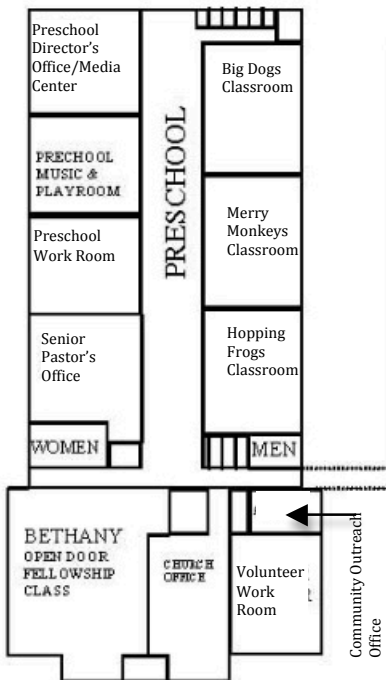

1st UNITED METHODIST FACILITIES MAP

BELL HALL 2ND FLOOR

EPWORTH HALL 2ND FLOOR

SANCTUARY 2ND FLOOR

BELL HALL FIRST FLOOR

EPWORTH HALL FIRST FLOOR

SANCTUARY

FELLOWSHIP HALL