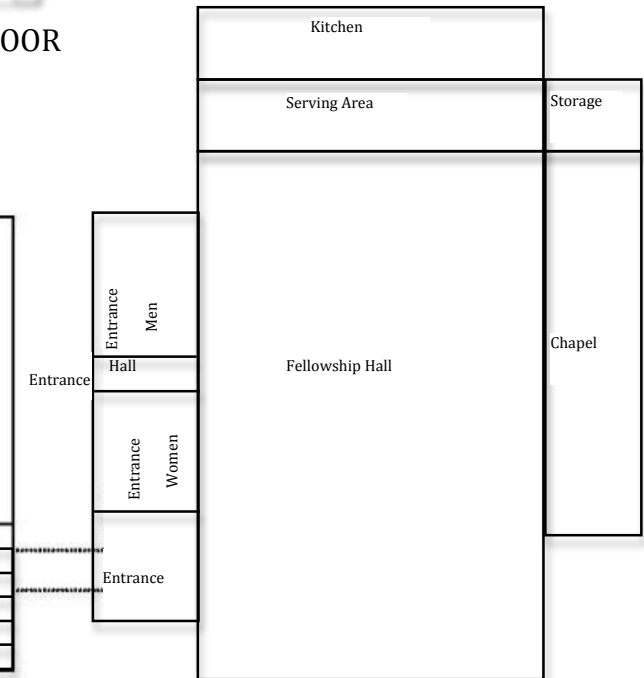

# 1<sup>st</sup> UNITED METHODIST FACILITIES MAP

BELL HALL 2ND FLOOR

EPWORTH HALL 2ND FLOOR

SANCTUARY 2<sup>ND</sup> FLOOR

BELL HALL FIRST FLOOR

EPWORTH HALL  
FIRST FLOOR

FELLOWSHIP HALL