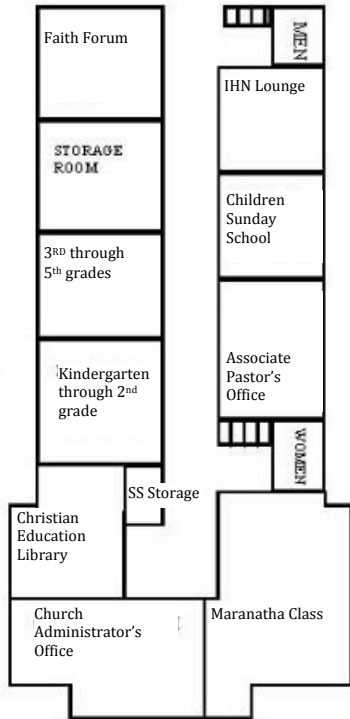

# 1<sup>st</sup> UNITED METHODIST FACILITIES MAP

BELL HALL 2ND FLOOR

EPWORTH HALL 2ND FLOOR

SANCTUARY 2<sup>ND</sup> FLOOR

BELL HALL FIRST FLOOR

EPWORTH HALL  
FIRST FLOOR

FELLOWSHIP HALL