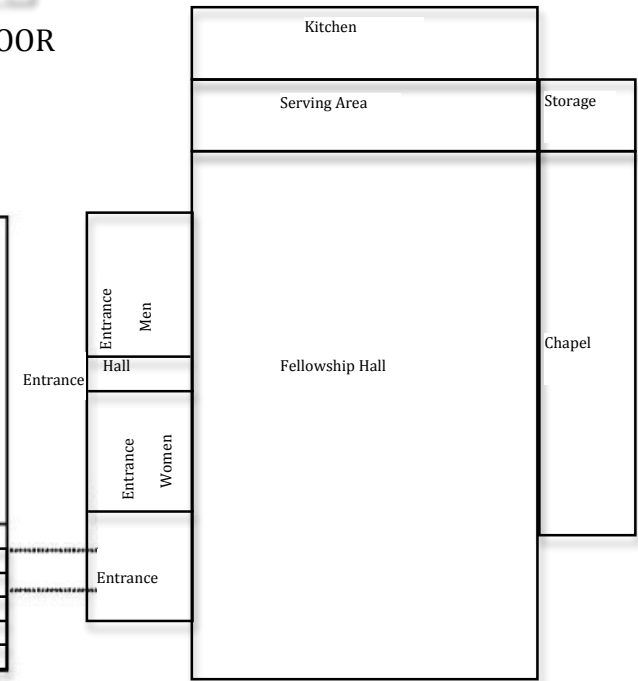

1st UNITED METHODIST FACILITIES MAP

BELL HALL 2ND FLOOR

EPWORTH HALL 2ND FLOOR

SANCTUARY 2ND FLOOR

BELL HALL FIRST FLOOR

EPWORTH HALL FIRST FLOOR

SANCTUARY

FELLOWSHIP HALL