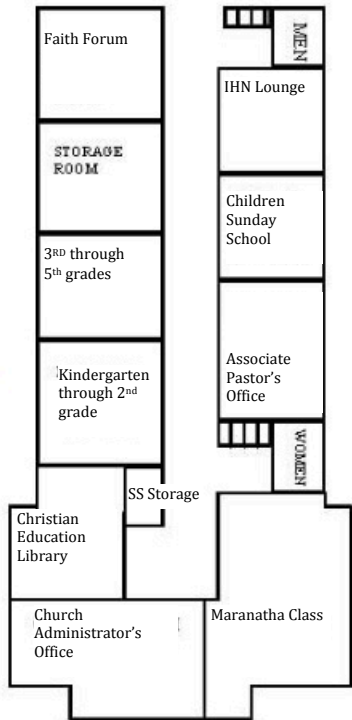

1st UNITED METHODIST FACILITIES MAP

BELL HALL 2ND FLOOR

EPWORTH HALL 2ND FLOOR

SANCTUARY 2ND FLOOR

BELL HALL FIRST FLOOR

EPWORTH HALL FIRST FLOOR

SANCTUARY

FELLOWSHIP HALL